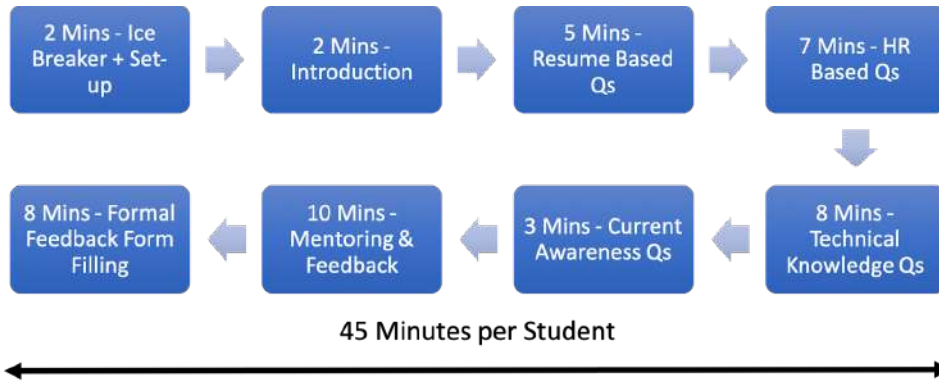

KLARITY

working at **Top-MNCs like Deloitte, EY, GE, Adobe, Jio, Accenture, Directi, Oracle, JP Morgan, MakeMyTrip, Citibank, Edelweiss, Mahindra, Cisco etc.** with an average work- ex of 5-12 years

- **Online face to face interviews + Mentoring** to evaluate student's profiles and suggest ways to fill skill gaps

Reports:

- **Klarity Report Card:** Each Student will receive a report card on email with constructive feedback & quantitative rating on parameters like - **Communication, Grooming, Subject Knowledge, Current-Affairs & Resume.**

Total Hours 59 Hours

Date	10:00 am to 12:30 pm	1:30 pm to 4:00 pm
22nd Feb, Saturday	Registration + Orientation (Common for Batch 1 & 2)	Diagnostic Aptitude Test (Common for Batch 1 & 2)
23rd Feb, Sunday	Aptitude Test Training	Market Realities + How to Handle Coding Tests (Common for Batch 1 & 2)
29th Feb, Saturday	Aptitude Test Training	Aptitude Test Training
1st March, Sunday	Aptitude Test Training	Aptitude Test Training

Dr. G. T. Thampi
PRINCIPAL
Thadomal Shahani Engineering College
Bandra (W), Mumbai - 400 050.